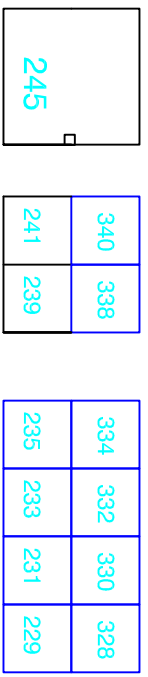

Celebrity Kitchen Theater Presented by BMW of Des Moines
Mercedes-Benz of Des Moines

Naked Grape Meet & Greet Zone

Exit
Enter

Exhibitor Services
Freeman Services

SHOW OFFICE

Programs