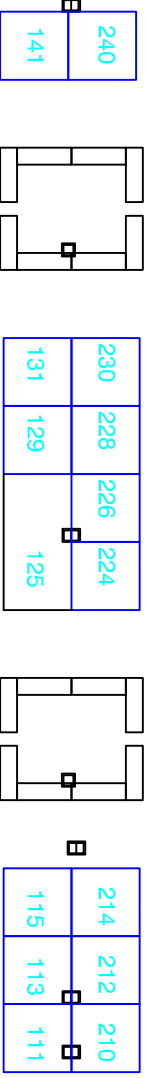

Celebrity Kitchen Theater Presented by BMW of Des Moines
Mercedes-Benz of Des Moines

Naked Grape Meet & Greet Zone

Exit
Enter

Exhibitor Services
Freeman Services

SHOW OFFICE

Programs